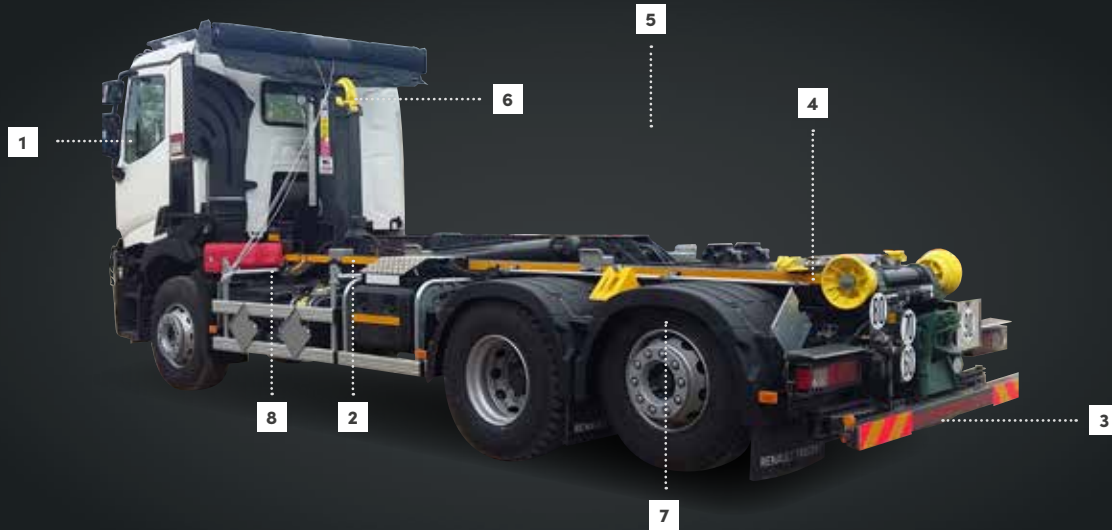

AL18

TELESCOPIC JIB
18T CAPACITY

GENERATION

S

CAST PARTS
FOR HIGH-STRESS
AREAS

MARREL
MANUFACTURED
CYLINDERS

INTEGRATED
SAFETY TO
PREVENT MISS-USE

HIGH TENSILE
STEEL

HIGH- LIGHTS

> **REMOVABLE HOOK** or with
safety latch

> **THE MARREL TILTING FRAME**
provides unmatched lifting capacity

> **SHOT BLASTING AND PAINTING**
before assembly

> **CUSTOMIZATION:**
color on demand and wide range
of accessories

> **OPTIMIZED EQUIPMENT HEIGHT**

> **END-OF-STROKE DAMPER
INTEGRATED** into the arm cylinders

AL18

TELESCOPIC JIB
18T CAPACITY

OPTIONS

Available controls:
electrical, radio
control

Front hydraulic
locks

PANTO rear
underrun protection
adjustable or fixed

Additional
hydraulic lines (for
cranes, rear tipper
trailer...)

High speed

Hook with
mechanical or
pneumatic safety
latch

Vehicle stability
systems

Attachments
brackets suited
for various truck
models

Other options available for custom configuration