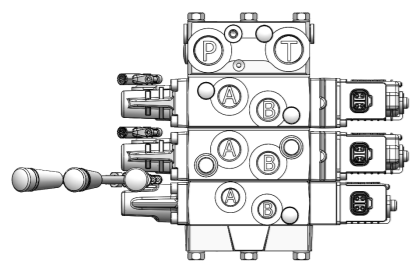

# AMPLI'DRIVE

by **MARREL**

**S**  
GENERATION

**LP**  
RANGE

Discover the new way  
of using **14-26T**  
**AMPLIROLL® hooklifts**

**HYDRAULIC  
& CONTROLS  
PACKS**

START

OPTI

## HYDRAULICS

Choose your **Directional Valve**  
(Fixed or adjustable flow)

**EASY +** (Fixed flow)

90L/min for all functions  
Easy maintenance

OR

**SOFT POWER** (Adjustable & Proportional flow)

Up to 120L/min (adjustable)  
Smooth & proportional movement  
CAN-BUS Communication