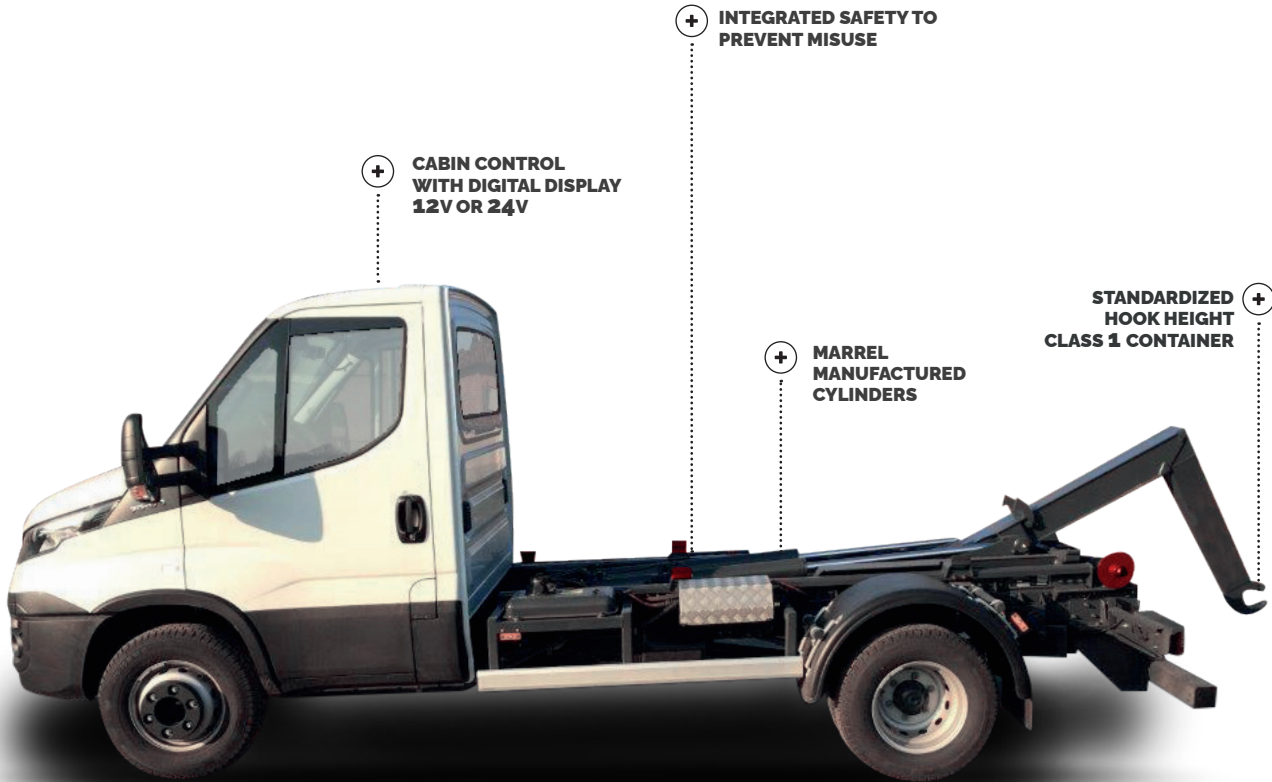

### TELESCOPIC JIB LIFTING CAPACITY 5T

### CONVENIENCE

Suitable for urban areas thanks to its **sleek design** and **reduced weight**